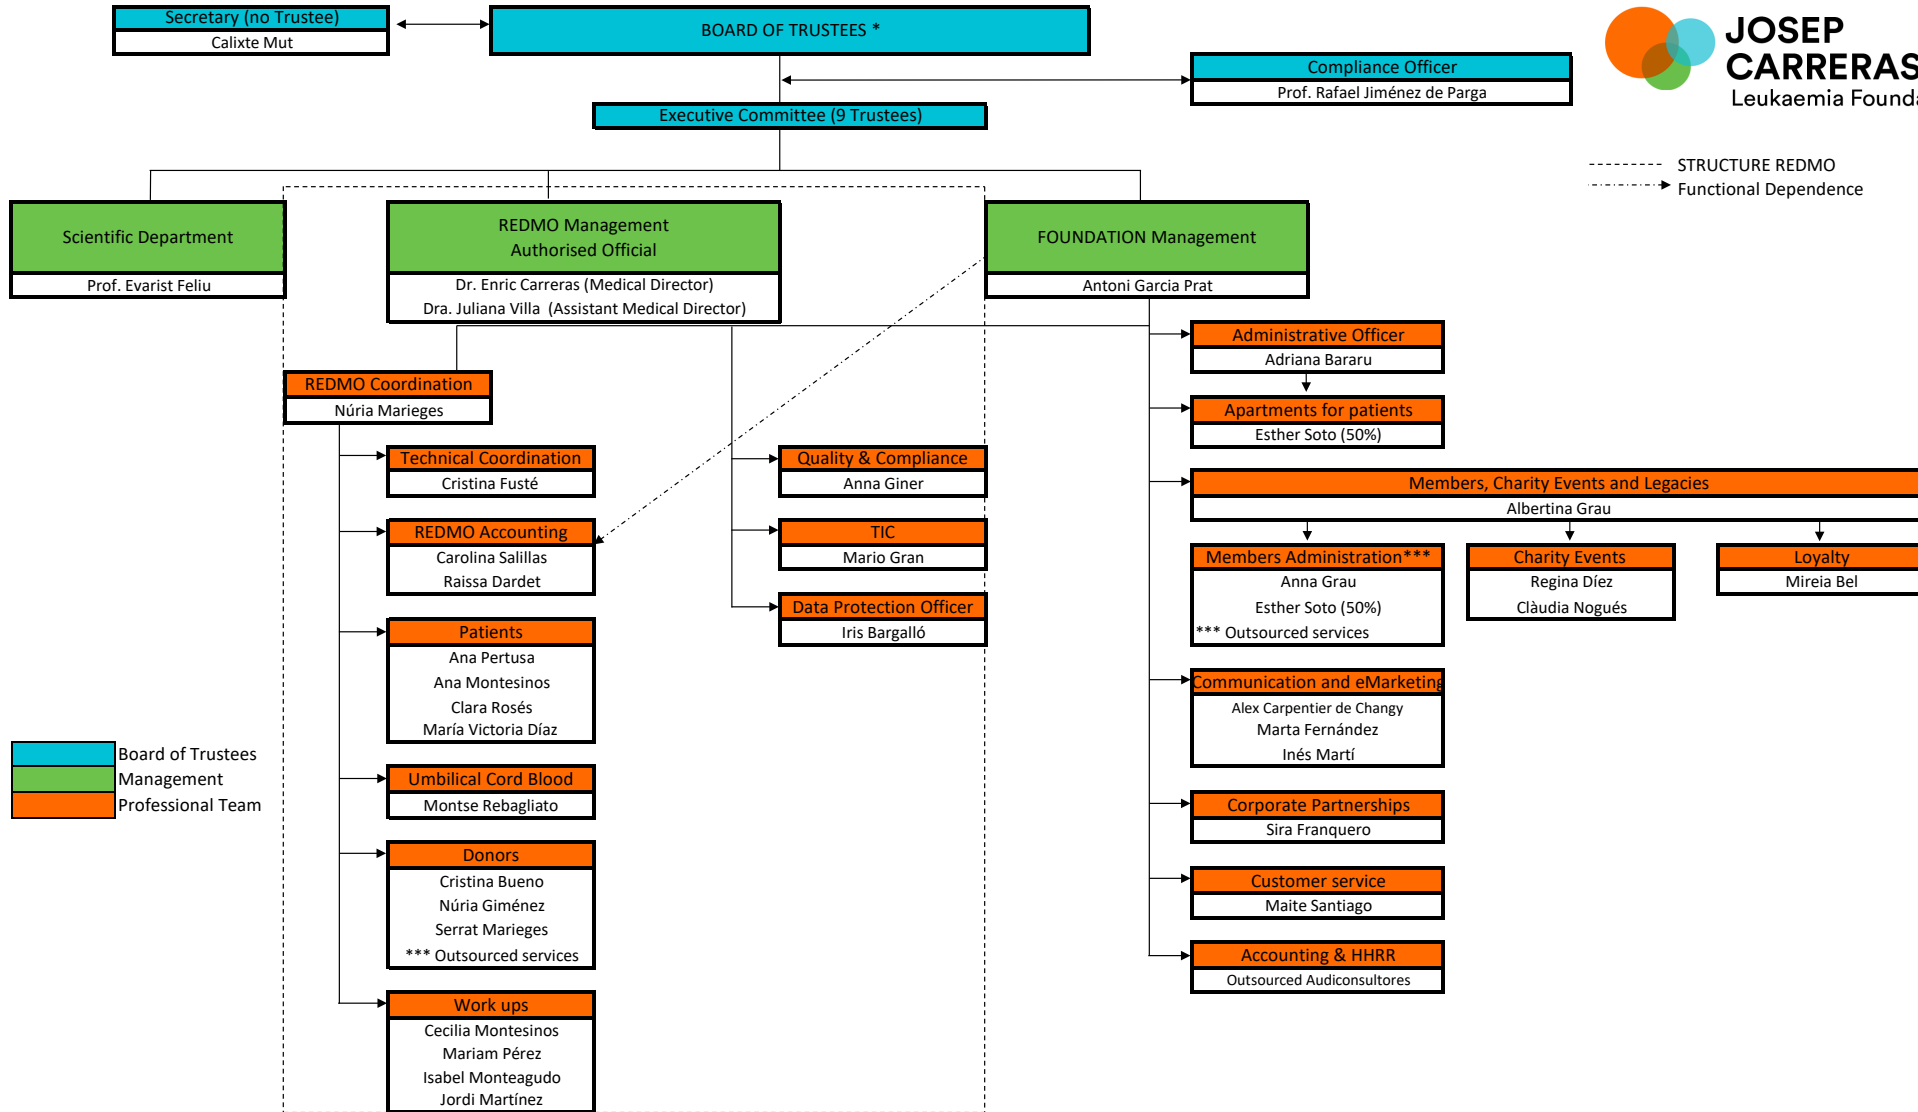

ORGANIZATION CHART

----- STRUCTURE REDMO
 -----> Functional Dependence

Board of Trustees
 Management
 Professional Team

* Trustees with full contractual and representation powers: 2 trustees dedication ad noc as needed. Maximum number of trustees: 16
 ** Services outsourced service recruitment campaigns marrow donors
 *** Services outsourced fundraising campaigns and loyalty partners